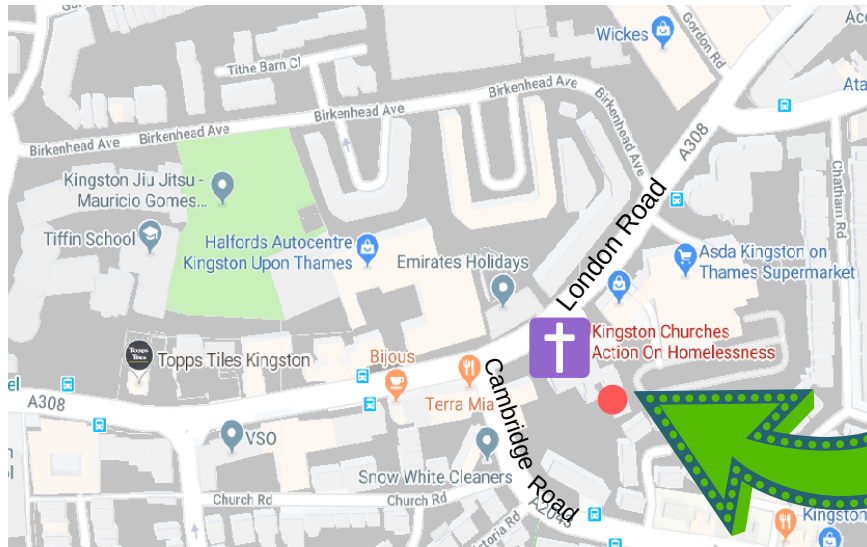

KCAH

020 8255 7400
www.kcah.org.uk

KINGSTON CHURCHES
action
on homelessness

Housing Crisis Advice Drop-in

Monday to Friday 11am to 1pm

Find us here:

KCAH,
St Peter's Church Hall,
London Road,
Kingston upon Thames,
KT2 6QL